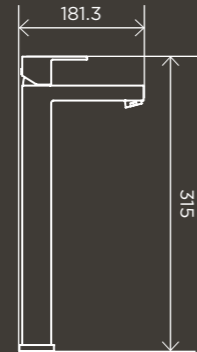

Square Tall Basin Mixer

Round Tall Basin Mixer