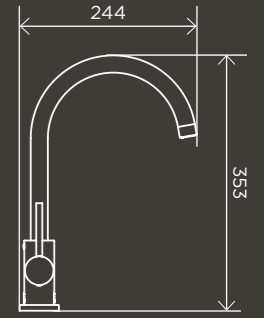

Round Gooseneck Kitchen Mixer Tap