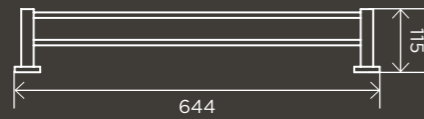

Square Guest Towel Rail

MR05

Round Guest Towel Rail

MR05-R

Round Mini Stop Cistern Tap with Backplate

MP11P

Square Double Towel Rail 600mm

MR01