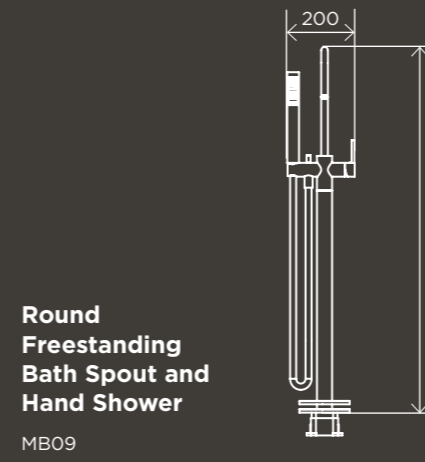

Round High-Rise Swivel Wall Spout

MS07

Round High-Rise Swivel Hob Spout

MS08

Square High-Rise Swivel Hob Spout

MS09

BATH MIXERS

Square Freestanding Bath Mixer

MB05

Round Freestanding Bath Spout

MB06

Square Freestanding Bath Spout and Hand Shower

MB08

Round Freestanding Bath Spout and Hand Shower

MB09

BATHROOM ACCESSORIES & HARDWARE