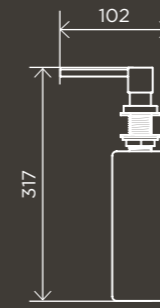

MK07

Pull-out Piccola Kitchen Mixer

MK17

SOAP DISPENSER

Round Soap Dispenser

MP09

SHOWERS

**200mm
Rose, Round
Combination
Shower Rail
Single-Function
Hand Shower**