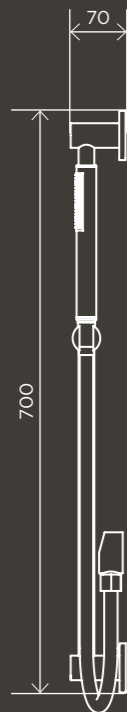

**Round Hand
Shower on
Rail Column**

MZ0402-R