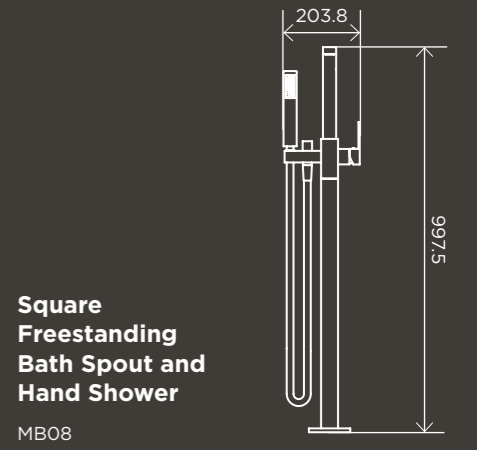

Round High-Rise Swivel Wall Spout

MS07

Round High-Rise Swivel Hob Spout

MS08

Square High-Rise Swivel Hob Spout

MS09

BATH MIXERS

Square Freestanding Bath Mixer

MB05

Round Freestanding Bath Spout

MB06

Square Freestanding Bath Spout and Hand Shower

MB08

Round Freestanding Bath Spout and Hand Shower

MB09

BATHROOM ACCESSORIES & HARDWARE