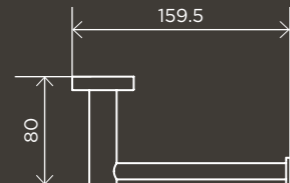

Round Bottle Trap for 32mm Basin Waste and 40mm Outlet

MP05-R

Square Toilet Roll Holder

MR02B

Round Toilet Roll Holder

MR02-R

Square Robe Hook

MR03