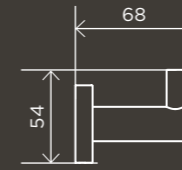

Square Guest Towel Rail

MR05

Round Guest Towel Rail

MR05-R

Round Mini Stop Cistern Tap with Backplate

MP11P

Square Double Towel Rail 600mm

MR01