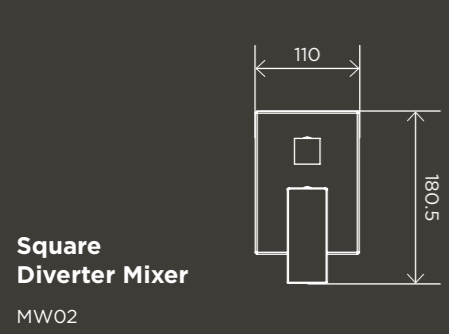

Round Diverter Mixer

Square Diverter Mixer

MW02