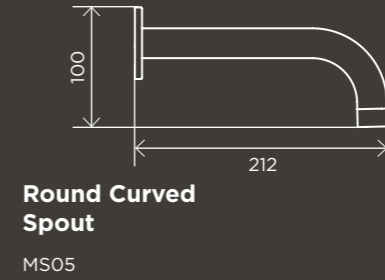

Round Curved Spout

MS05