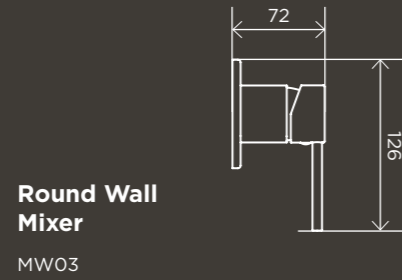

Round Wall Mixer

Round Wall Mixer

MW03