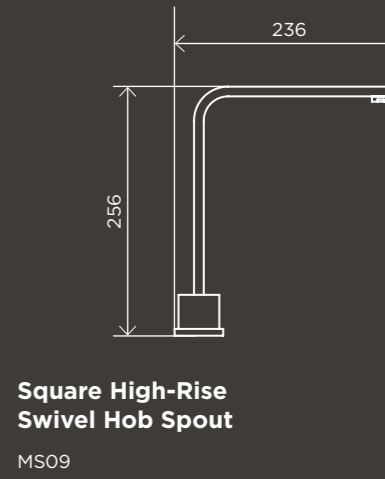

Square High-Rise Swivel Hob Spout

MS09