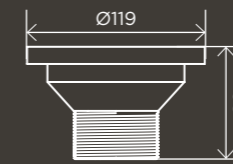

MST04

Pictured: Round Shower Rose 300mm (MH06), Round Wall Shower Arm 400mm (MA02-400), Round Wall Mixer Short Pin Lever (MW03S), Round Single Towel Rail (MR01-SR90) and Square Floor Grate Shower Drain 100mm Outlet (MP06-100) all in Matte Black.