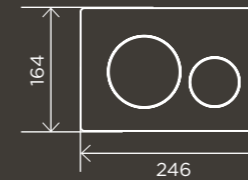

Round Double Towel Rail 900mm

MR01-R90

Round Single Towel Rail 600mm

MR01-SR60

Round Single Towel Rail 900mm

MR01-SR90

Sigma21 Dual Flush Plate by Geberit

115.884.00.1