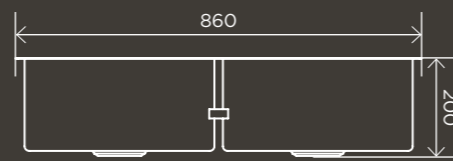

**Kitchen Sink -
Double Bowl
860 x 440**

MKSP-D860440