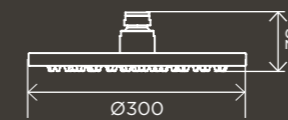

MA0403

**Round Wall
Shower Arm
400mm**

MA02-400

**Round Wall
Shower Curved
Arm 400mm**

MA09-400

**Round Ceiling
Shower Arm
300mm**

MA07-300

**Round Shower
Rose 300mm**