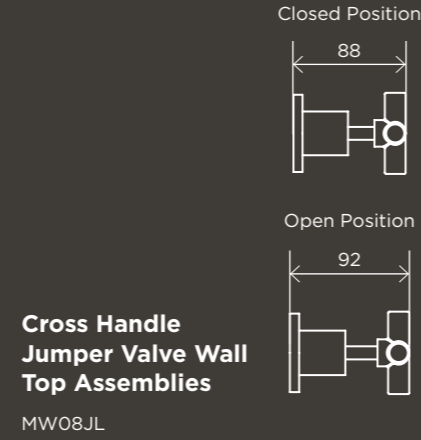

WALL TAPS

Square Quarter Turn Wall Top Assemblies

MW04

Round Quarter Turn Wall Top Assemblies

MW06

Cross Handle Jumper Valve Wall Top Assemblies

MW08JL

Circular Wall Taps

MW11

SPOUTS

Square Wall Spout

MS01

Round Curved Spout

MS05

Round Curved Spout 130mm

MS05-130