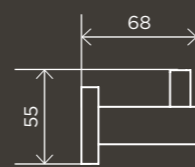

Round Bottle Trap for 32mm Basin Waste and 40mm Outlet

MP05-R

Square Toilet Roll Holder

MR02B

Round Toilet Roll Holder

MR02-R

Square Robe Hook

MR03