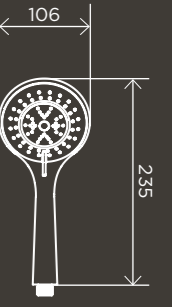

MZ0704-R

**300mm
Rose, Round
Combination
Shower Rail
Single-Function
Hand Shower**

MZ0706-R

**Round Hand
Shower on
Rail Column**

MZ0402-R

**Square
Combination
Shower Rail
300mm Rose**

MZ0203

**Square Hand
Shower on
Swivel Bracket**

MZ05

**Round Hand
Shower on
Fixed Bracket**

MZ08-R

**3-Function Hand
Shower Wand**

MP01-B

**Square Wall
Shower 300mm
Rose, 400mm Arm**

MA0103

**Square Ceiling
Shower 300mm
Rose, 200mm
Dropper**