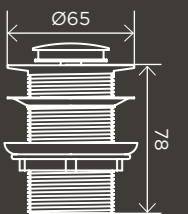

Basin Pop Up Waste 32mm - Overflow / Slotted

MP04-A

Basin Pop Up Waste 32mm - No Overflow / Unslotted

MP04-B

40mm Pop Up Waste - No Overflow / Unslotted

MP04-B40

HARDWARE

**Square Floor Grate Shower Drain
50mm Outlet**