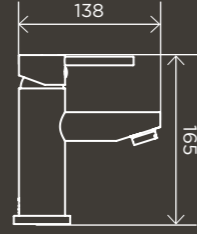

Round Basin Mixer

Round Basin Mixer Curved

MB03