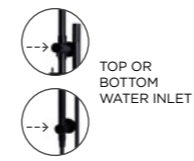

SHOWERS

Meir showers boast award winning and cutting edge designs. Precision engineered with adjustable angle joints, reinforced fittings and flexible hoses are just a few of the many features that can help to enhance any bathroom.

Round Hand Shower on Fixed Bracket

WELS 3-star;
9L per/min.
Reg: S16196.

Round Hand Shower on Rail Column

WELS 3-star;
9L per/min.
Reg: S14846.

200mm Rose, Round Combination Shower Rail, Single-Function Hand Shower

WELS 3-star;
9L per/min.
Reg: S15401.

300mm Rose, Round Combination Shower Rail, Single-Function Hand Shower

WELS 3-star;
9L per/min.
Reg: S15465.