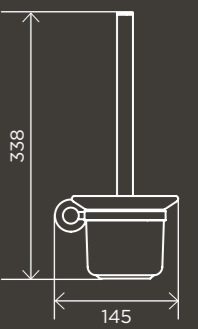

Round Double Towel Rail 600mm

MR01-R

Round Bathroom Shelf

MR08

Square Toilet Brush and Holder

MTO01

Round Toilet Brush and Holder

MTO01-R