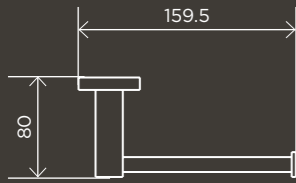

Square Toilet Roll Holder

MR02B