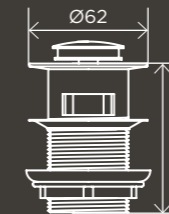

Basin Pop Up Waste 32mm - Overflow / Slotted

MP04-A

Basin Pop Up Waste 32mm - No Overflow / Unslotted

MP04-B