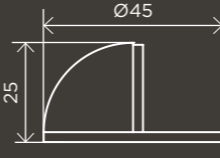

Round Half Moon Door Stop