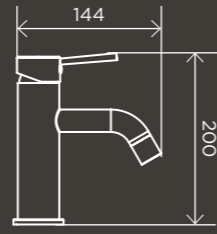

Round Basin Mixer Curved