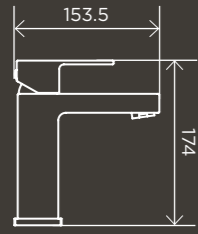

BASIN MIXERS

Square Basin Mixer

MB01

Round Basin Mixer

MB02