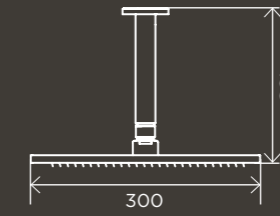

MZ05

**Round Hand
Shower on
Fixed Bracket**

MZ08-R

**3-Function Hand
Shower Wand**

MP01-B

**Square Wall
Shower 300mm
Rose, 400mm Arm**

MA0103

**Square Ceiling
Shower 300mm
Rose, 200mm
Dropper**