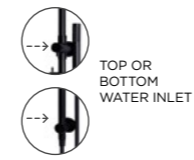

SHOWERS

Meir showers boast award winning and cutting edge designs. Precision engineered with adjustable angle joints, reinforced fittings and flexible hoses are just a few of the many features that can help to enhance any bathroom.

Round Hand Shower on Fixed Bracket

WELS 3-star;
9L per/min.
Reg: S16196.

Round Hand Shower on Rail Column

WELS 3-star;
9L per/min.
Reg: S14846.

200mm Rose, Round Combination Shower Rail, Single-Function Hand Shower

WELS 3-star;
9L per/min.
Reg: S15401.

300mm Rose, Round Combination Shower Rail, Single-Function Hand Shower

WELS 3-star;
9L per/min.
Reg: S15465.