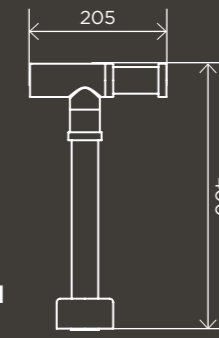

Round Bottle Trap for 32mm Basin Waste and 40mm Outlet