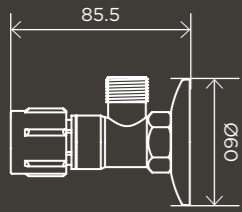

Square Guest Towel Rail

MR05

Round Guest Towel Rail

MR05-R

Round Mini Stop Cistern Tap with Backplate

MP11P

Square Double Towel Rail 600mm

MR01