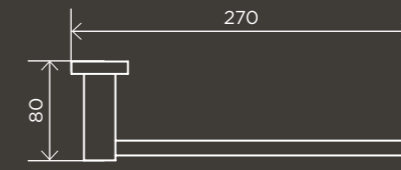

Square Guest Towel Rail

MR05