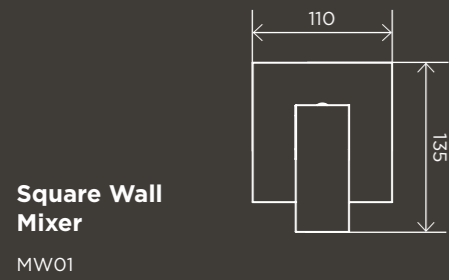

Round Wall Mixer

WALL MIXERS

Square Wall Mixer

MW01