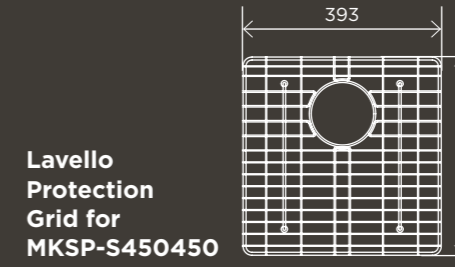

**Kitchen Sink -
Single Bowl
450 x 450**

MKSP-S450450

KITCHEN ACCESSORIES

**Lavello
Protection
Grid for
MKSP-S380440**

GRID-01

**Lavello
Protection
Grid for
MKSP-S450450**

GRID-02

**Lavello
Protection
Grid for
MKSP-D860440
(2pcs)**