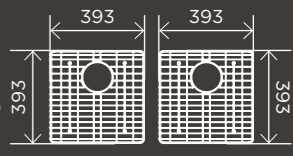

**Lavello
Protection
Grid for
MKSP-D860440
(2pcs)**

GRID-04