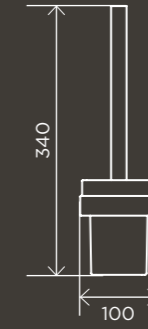

Round Double Towel Rail 600mm

MR01-R

Round Bathroom Shelf

MR08

Square Toilet Brush and Holder

MTO01

Round Toilet Brush and Holder

MTO01-R