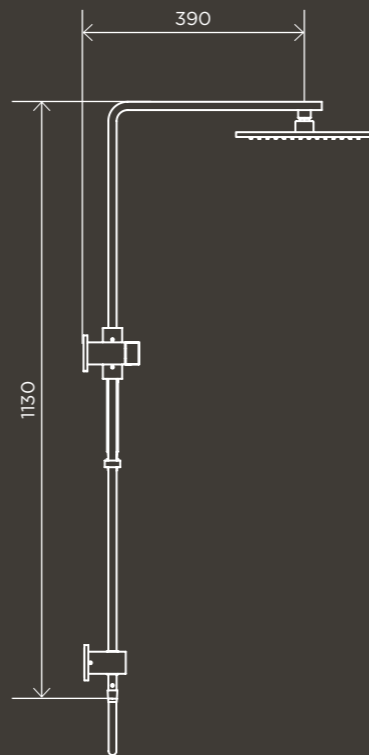

MZ0704-R

**300mm
Rose, Round
Combination
Shower Rail
Single-Function
Hand Shower**

MZ0706-R

**Round Hand
Shower on
Rail Column**

MZ0402-R

**Square
Combination
Shower Rail
300mm Rose**

MZ0203

**Square Hand
Shower on
Swivel Bracket**