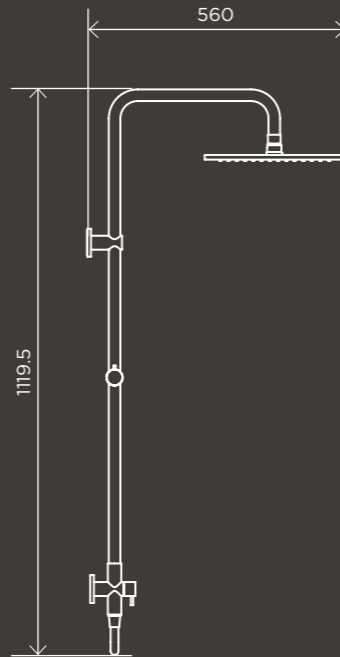

MZ0704-R

**300mm
Rose, Round
Combination
Shower Rail
Single-Function
Hand Shower**

MZ0706-R

**Round Hand
Shower on
Rail Column**

MZ0402-R

**Square
Combination
Shower Rail
300mm Rose**

MZ0203

**Square Hand
Shower on
Swivel Bracket**