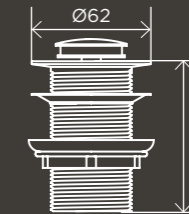

Basin Pop Up Waste 32mm - No Overflow / Unslotted

40mm Pop Up Waste - No Overflow / Unslotted

MP04-B40