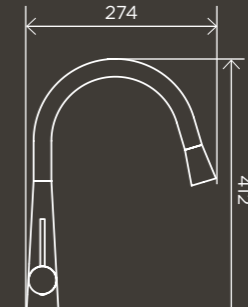

Round Pull Out Kitchen Mixer Tap

Pull-out Piccola Kitchen Mixer

MK17