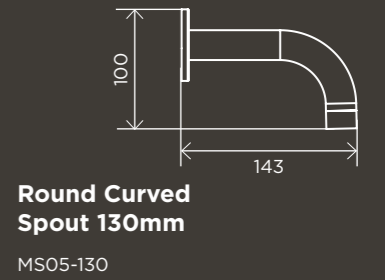

MW11

SPOUTS

Square Wall Spout

MS01

Round Curved Spout

MS05

Round Curved Spout 130mm

MS05-130