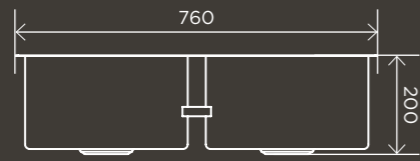

MP06-50

**Square Floor Grate Shower Drain
80mm Outlet**

MP06-80

**Square Floor Grate Shower Drain
100mm Outlet**

MP06-100

SINKS

**Kitchen Sink -
One and Half Bowl
670 x 440**

MKSP-D670440