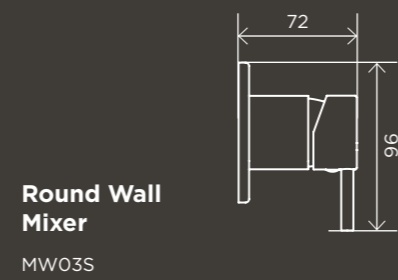

Round Wall Mixer

MW03S