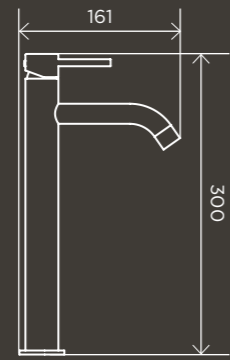

Piccola Tall Basin Mixer Tap

MB03XL.01