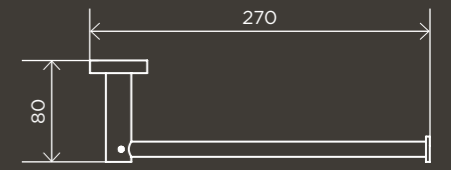

Square Guest Towel Rail

MR05

Round Guest Towel Rail

MR05-R

Round Mini Stop Cistern Tap with Backplate

MP11P

Square Double Towel Rail 600mm

MR01