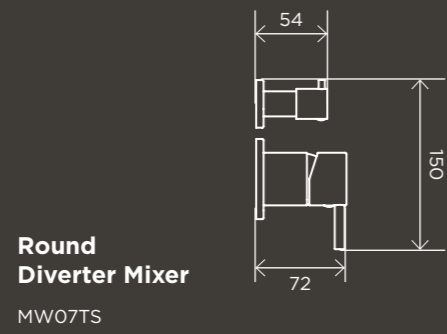

Square Wall Combination Mixer and Spout

Round Diverter Mixer

MW07TS