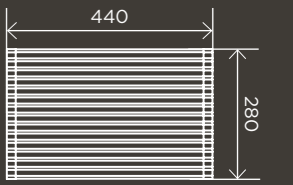

**Lavello
Stainless Steel
Rolling Mat
Protector**