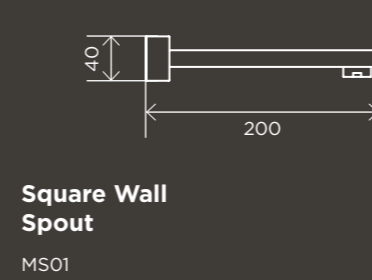

SPOUTS

Square Wall Spout

MS01