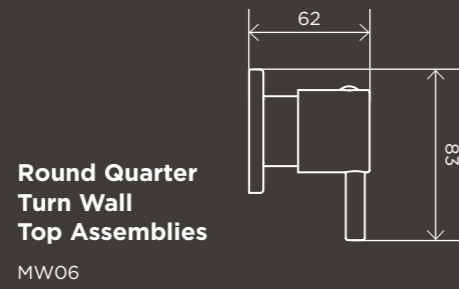

WALL TAPS

Square Quarter Turn Wall Top Assemblies

MW04

Round Quarter Turn Wall Top Assemblies

MW06

Cross Handle Jumper Valve Wall Top Assemblies

MW08JL

Circular Wall Taps