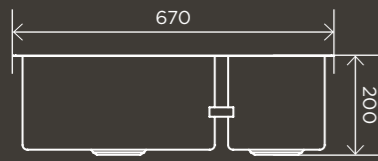

MP06-50

**Square Floor Grate Shower Drain
80mm Outlet**

MP06-80

**Square Floor Grate Shower Drain
100mm Outlet**

MP06-100

SINKS

**Kitchen Sink -
One and Half Bowl
670 x 440**

MKSP-D670440