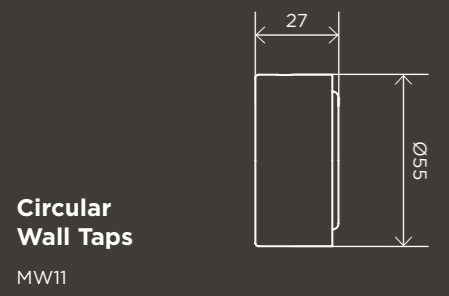

WALL TAPS

Square Quarter Turn Wall Top Assemblies

MW04

Round Quarter Turn Wall Top Assemblies

MW06

Cross Handle Jumper Valve Wall Top Assemblies

MW08JL

Circular Wall Taps