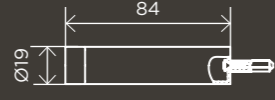

Round Door Stop

MDS02

Round Half Moon Door Stop

MDS03