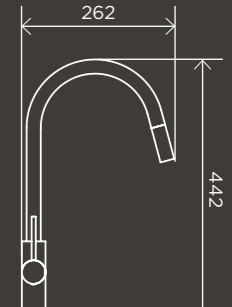

Pull-out Piccola Kitchen Mixer