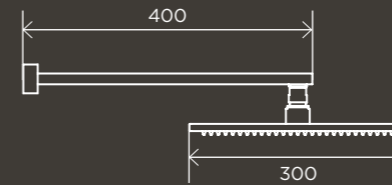

MZ05

**Round Hand
Shower on
Fixed Bracket**

MZ08-R

**3-Function Hand
Shower Wand**

MP01-B

**Square Wall
Shower 300mm
Rose, 400mm Arm**

MA0103

**Square Ceiling
Shower 300mm
Rose, 200mm
Dropper**