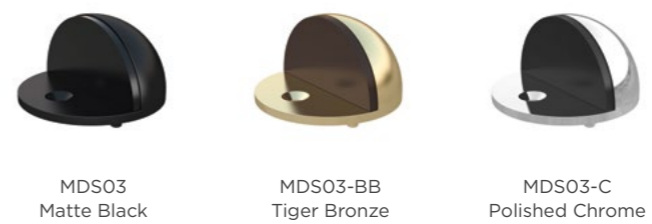

Round Half Moon Door Stop