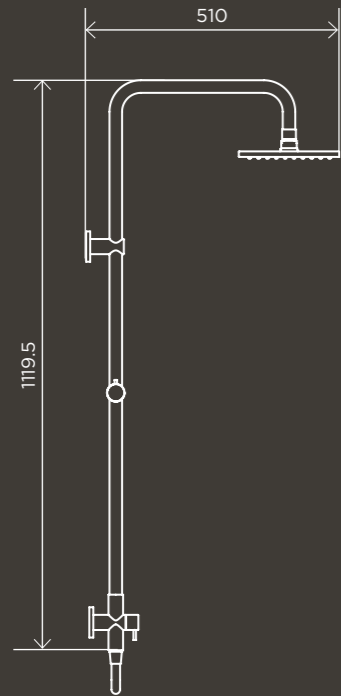

SHOWERS

**200mm
Rose, Round
Combination
Shower Rail
Single-Function
Hand Shower**

MZ0704-R